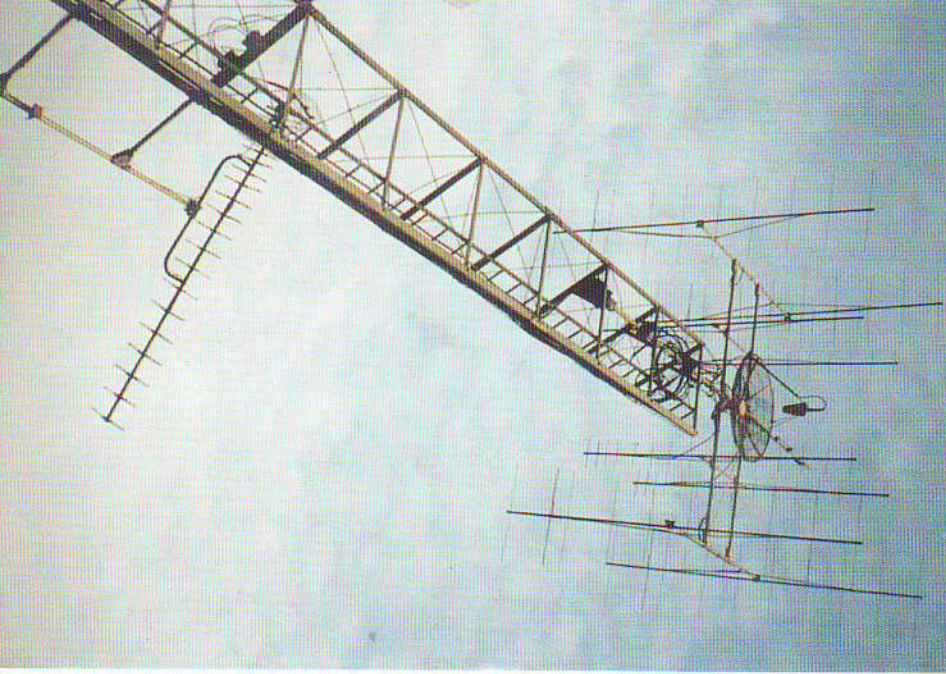

ON4ZN

TO

DF5IC

Confirming QSO of 27/8/2003

at 1820 UTC

on 144 / 4327 / 1296 MHz

ur 2 way CW / SSB

RST 559,6